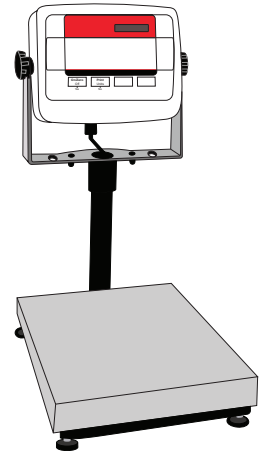

AROYA SCALES INSTRUCTION SHEET

18441-00
1.15.2020

METER

Preparation

The AROYA H510 Portable Scale and H511 Bench Scale connect to app.roya.io on a Microsoft® Windows® personal computer (PC) or Apple® Mac® computer through the Google Chrome™ browser. The PC or Mac must be capable of using Bluetooth® Low Energy (BLE).

NOTE: If an AROYA H512 Scale Cart will be used for the AROYA H510 Portable Scale to allow for hanging plants, please place the scale on the cart. Screw the hook (included with H510 portable scale) into the bottom of the scale before proceeding.

Visit app.roya.io on a PC or Mac through the Google Chrome browser.

Follow the AROYA app instructions for connecting to the scale and viewing weight measurements.

H510 Portable Scale

H511 Bench Scale

METER Group, Inc. USA