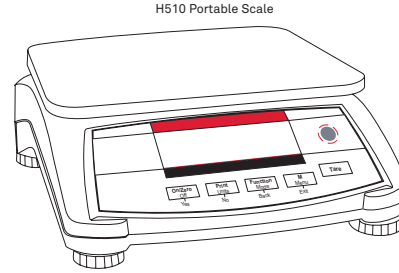

AROYA SCALES INSTRUCTION SHEET

18441-00
1.15.2020

METER

Preparation

The AROYA H510 Portable Scale and H511 Bench Scale connect to app.roya.io on a Microsoft® Windows® personal computer (PC) or Apple® Mac® computer through the Google Chrome™ browser. The PC or Mac must be capable of using Bluetooth® Low Energy (BLE).

Confirm that the scale arrives intact.

Read the full Ohaus Ranger 3000 (for H510 portable scale) or Ohaus Defender 3000 (for H511 bench scale) manual at website ohaus.com.

Installation

Set up and prepare the scale by following the manufacturer's instructions.

NOTE: If an AROYA H512 Scale Cart will be used for the AROYA H510 Portable Scale to allow for hanging plants, please place the scale on the cart. Screw the hook (included with H510 portable scale) into the bottom of the scale before proceeding.

Visit app.roya.io on a PC or Mac through the Google Chrome browser.

Follow the AROYA app instructions for connecting to the scale and viewing weight measurements.