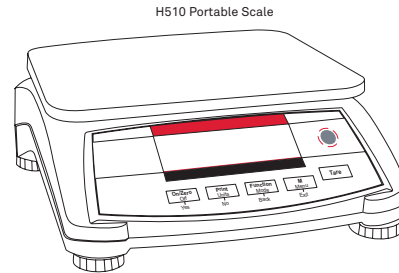

Installation

Set up and prepare the scale by following the manufacturer's instructions.

NOTE: If an AROYA H512 Scale Cart will be used for the AROYA H510 Portable Scale to allow for hanging plants, please place the scale on the cart. Screw the hook (included with H510 portable scale) into the bottom of the scale before proceeding.

Visit app.roya.io on a PC or Mac through the Google Chrome browser.

Follow the AROYA app instructions for connecting to the scale and viewing weight measurements.