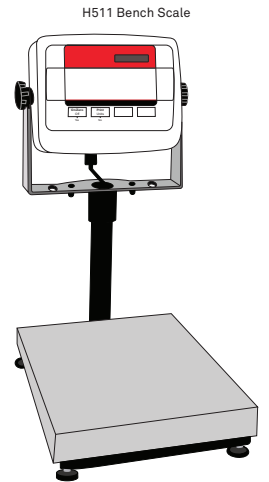

Installation

Set up and prepare the scale by following the manufacturer's instructions.

NOTE: If an AROYA H512 Scale Cart will be used for the AROYA H510 Portable Scale to allow for hanging plants, please place the scale on the cart. Screw the hook (included with H510 portable scale) into the bottom of the scale before proceeding.

Visit app.roya.io on a PC or Mac through the Google Chrome browser.

Follow the AROYA app instructions for connecting to the scale and viewing weight measurements.