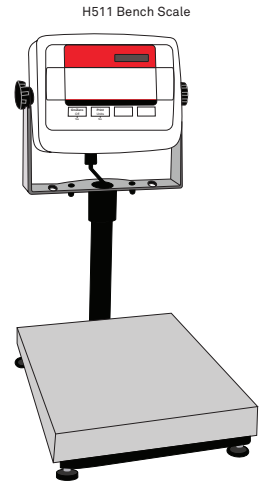

AROYA SCALES INSTRUCTION SHEET

18441-00
1.15.2020

METER

Preparation

The AROYA H510 Portable Scale and H511 Bench Scale connect to app.roya.io on a Microsoft® Windows® personal computer (PC) or Apple® Mac® computer through the Google Chrome™ browser. The PC or Mac must be capable of using Bluetooth® Low Energy (BLE).

Confirm that the scale arrives intact.

Read the full Ohaus Ranger 3000 (for H510 portable scale) or Ohaus Defender 3000 (for H511 bench scale) manual at website ohaus.com.

Installation

Set up and prepare the scale by following the manufacturer's instructions.

NOTE: If an AROYA H512 Scale Cart will be used for the AROYA H510 Portable Scale to allow for hanging plants, please place the scale on the cart. Screw the hook (included with H510 portable scale) into the bottom of the scale before proceeding.

Visit app.roya.io on a PC or Mac through the Google Chrome browser.

Follow the AROYA app instructions for connecting to the scale and viewing weight measurements.